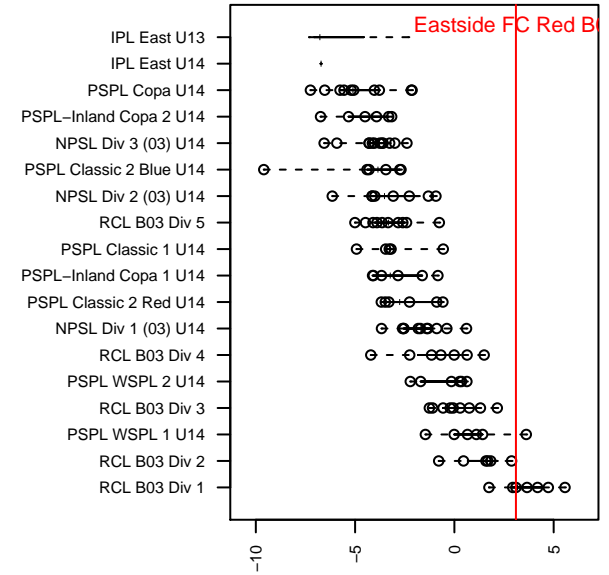

## Eastside FC Red B03

Eastside FC  
 Preston, WA  
 B03 total strength=1601  
 attack=19.54 defense=13.21  
 fall league = RCL B03 Div 1  
 spr league = Win RCL B03 Div 1

alt names used:  
 Eastside FC B03 Red A  
 EASTSIDE FC 03 RED (WA)  
 Eastside FC B03 Red A  
 EASTSIDE FC 03 RED (WA)  
 Eastside FC 03 Red  
 Eastside FC B03 Red A  
 Eastside FC B03 Red A

**attack and defense variance (black dot)  
relative to other teams  
and top 10 in region**

**attack and defense rating  
relative to others at age  
and all opponents in last 13 months**

**Performance relative to 13 month average**