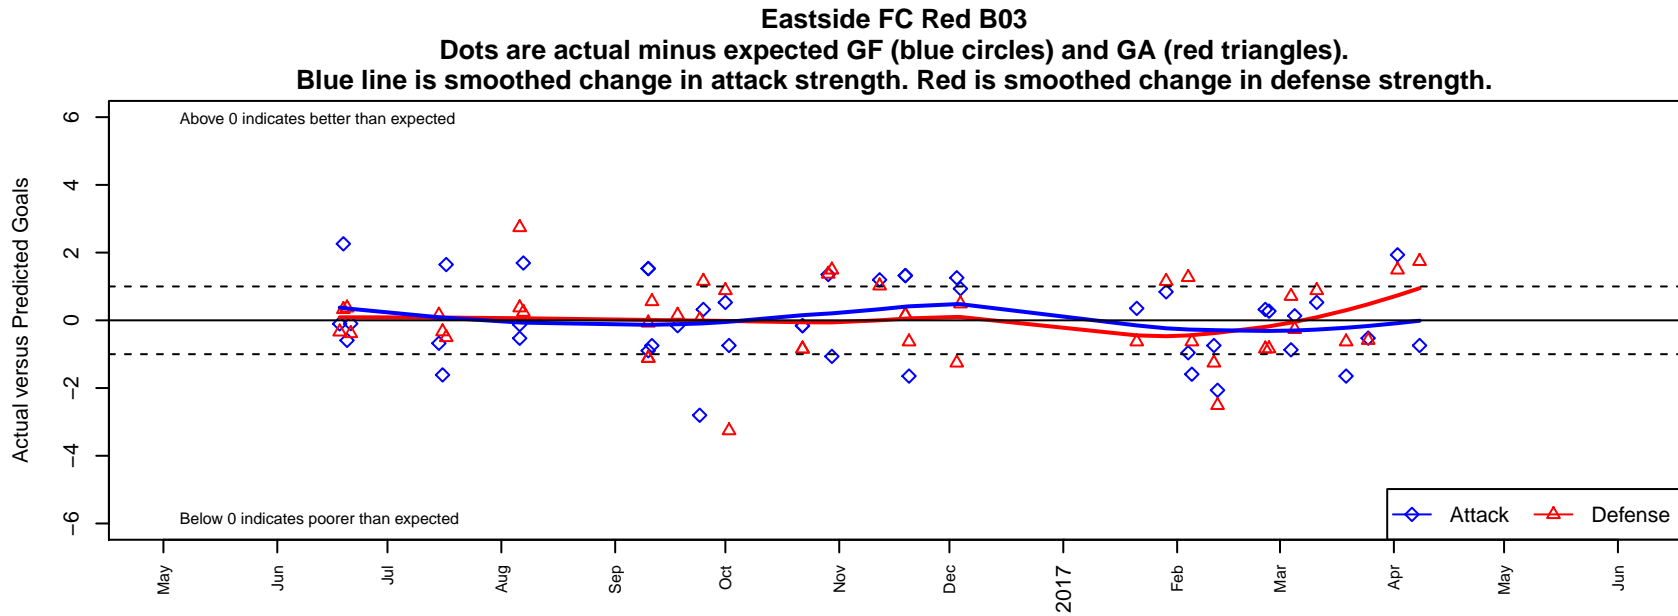

## Eastside FC Red B03

Eastside FC  
 Preston, WA  
 B03 total strength=1601  
 attack=19.54 defense=13.21  
 fall league = RCL B03 Div 1  
 spr league = Win RCL B03 Div 1

alt names used:  
 Eastside FC B03 Red A  
 EASTSIDE FC 03 RED (WA)  
 Eastside FC B03 Red A  
 EASTSIDE FC 03 RED (WA)  
 Eastside FC 03 Red  
 Eastside FC B03 Red A  
 Eastside FC B03 Red A

**attack and defense variance (black dot)  
relative to other teams  
and top 10 in region**

**attack and defense rating  
relative to others at age  
and all opponents in last 13 months**

**Performance relative to 13 month average**