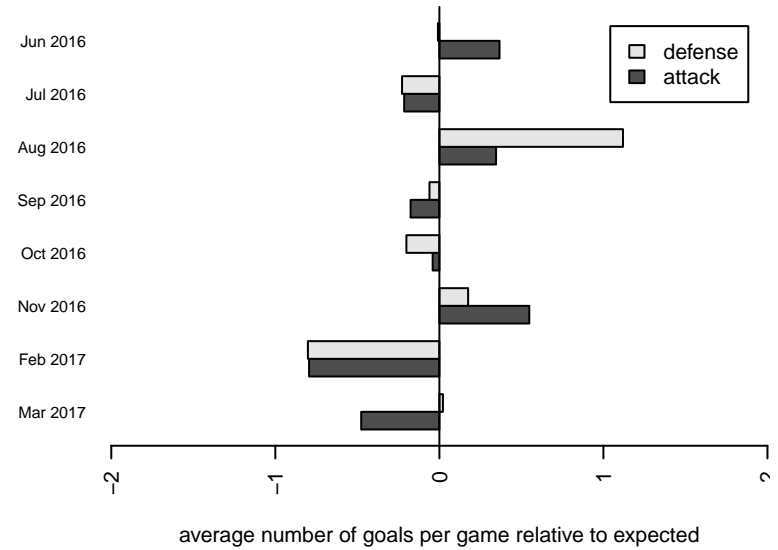

Performance relative to 13 month average