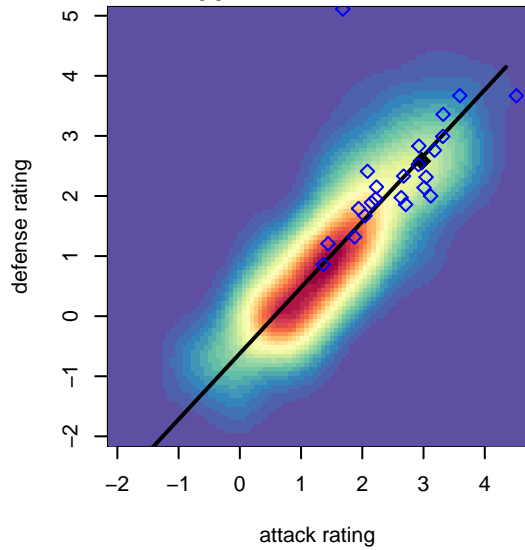

## Eastside FC Red B03

Eastside FC  
 Preston, WA  
 B03 total strength=1601  
 attack=19.54 defense=13.21  
 fall league = RCL B03 Div 1  
 spr league = Win RCL B03 Div 1

alt names used:  
 Eastside FC B03 Red A  
 EASTSIDE FC 03 RED (WA)  
 Eastside FC B03 Red A  
 EASTSIDE FC 03 RED (WA)  
 Eastside FC 03 Red  
 Eastside FC B03 Red A  
 Eastside FC B03 Red A

**attack and defense variance (black dot)  
relative to other teams  
and top 10 in region**

**attack and defense rating  
relative to others at age  
and all opponents in last 13 months**

**Performance relative to 13 month average**